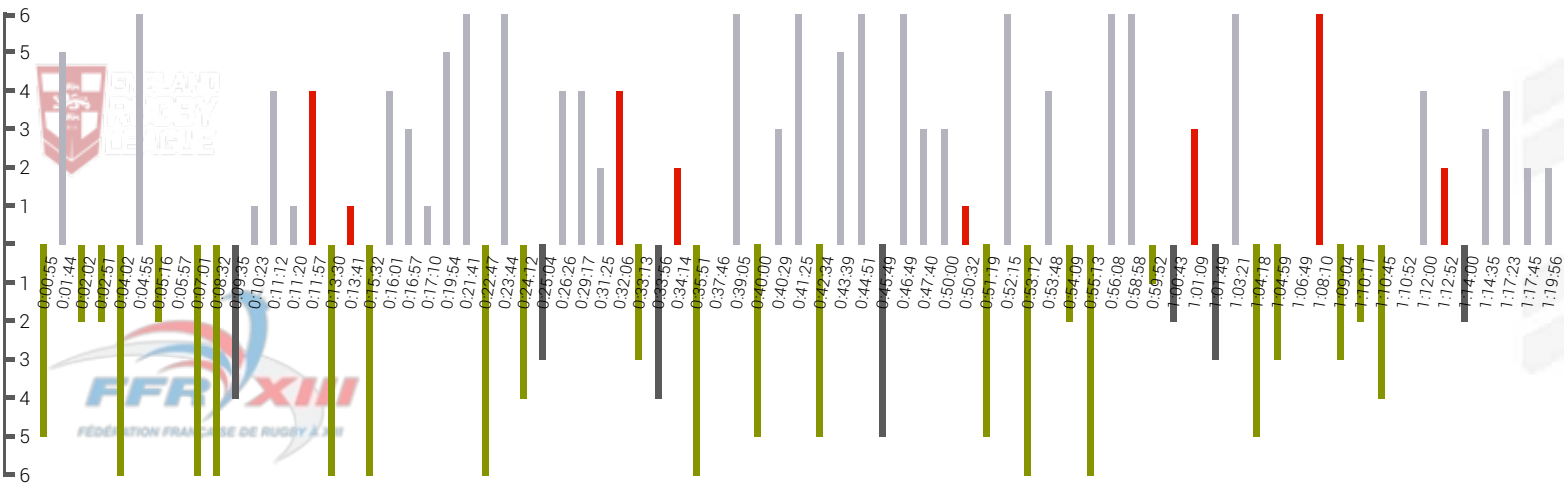

2022 Women's International - Round 1

Lionesses

Completions

France

Stat Type	H1	H2	TOT
Complete Sets	15	18	33
Incomplete Sets	5	4	9
Completion %	75%	81%	78%
Possession %	47%	61%	54%
Territory %	53%	56%	54%

ENGW	Completion %	FRAW
78%		73%

Stat Type	H1	H2	TOT
Complete Sets	14	11	25
Incomplete Sets	4	5	9
Completion %	77%	68%	73%
Possession %	53%	39%	46%
Territory %	47%	44%	46%

Key

Complete
Incomplete

Lionesses
Lionesses