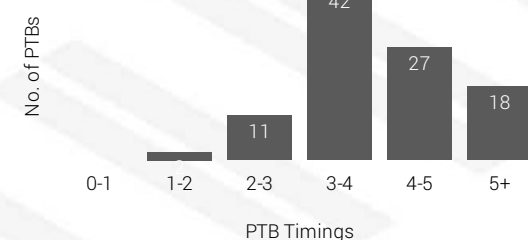

Lionesses

Tackling

France

ENGW	Tackling	FRAW
265	Tackles Made	275
18	Ineffective	12
28	Missed	33
85.21	Effective Tackle %	85.94
12	Flops	10
17	One On One Tackles	18
42	2 Man Tackles	66
48	3 Man Tackles	38
5	4+ Man Tackles	1

Lionesses

Play The Ball

France

ENGW	Play The Ball	FRAW
3.91	PTB Speed Avg	4.19
0	0-1 Seconds	0
6	1-2 Seconds	2
15	2-3 Seconds	11
50	3-4 Seconds	42
33	4-5 Seconds	27
14	5 + Seconds	18
79	PTB Won	25
46	PTB Lost	81
63.2	PTB Won %	23.58