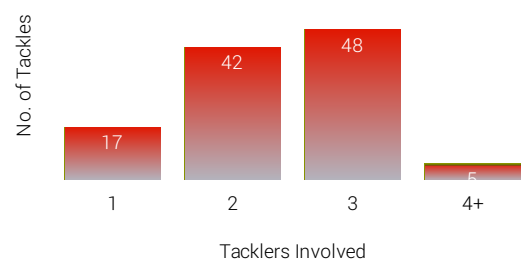

ENGW	Passing	FRAW
357	Receipts	296
192	Passes	154
6	Shifts Left	10
11	Shifts Right	8
7	Shortside Left	6
8	Shortside Right	12
1.02	Passes/Run	1.03
17	Dummy Passes	13
8	Offloads	10
ENGW	Kicking	FRAW
11	Kicks	13
338	Kicking Metres	296
0	Bomb Kicks	5
2	Grubber Kicks	1
1	Chip Kicks	1
0	Crossfield Kicks	0
1	Forced Dropout Kicks	2
0	Dead In Goal Kicks	0
1	Long Kicks Into Space	0

LINEUP	RECEIPTS	PASSES	PASSES/RUN	KICKS	KICK METRES	LONG KICKS SPACE	FORCED DROPOUT
Elisa Akpa	18	5	0.31	0	0	0	0
Cristina Song-Puche	12	1	0.1	0	0	0	0
Margot Canal	13	1	0.09	0	0	0	0
Laureane Biville	14	2	0.15	0	0	0	0
Manon Samarra	11	1	0.1	0	0	0	0
Elisa Ciria	41	30	3	8	240	0	2
Alice Varela	33	22	1.83	3	20	0	0
Gaelle Alvernhe	10	1	0.11	0	0	0	0
Cyndia Mansard	32	28	5.6	0	0	0	0
Elodie Pacull	13	1	0.1	0	0	0	0
Sarah Meenaa	8	1	0.17	1	14	0	0
Perrine Montsarrat	6	2	0.4	0	0	0	0
Leila Bessahli	20	7	0.47	1	22	0	0
Mailys Borak	8	1	0.13	0	0	0	0
Dorine Samarra	3	1	0.5	0	0	0	0
Anais Fourcroy	1	0	0	0	0	0	0
Fanny Ramos	53	50	7.14	0	0	0	0

Lionesses

Tackling

France