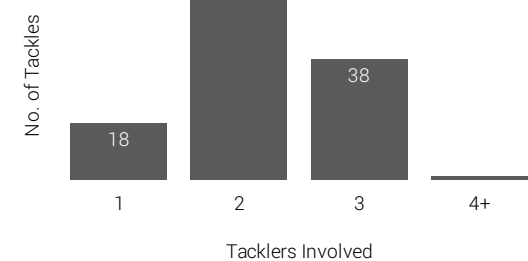

ENGW	Passing	FRAW
357	Receipts	296
192	Passes	154
6	Shifts Left	10
11	Shifts Right	8
7	Shortside Left	6
8	Shortside Right	12
1.02	Passes/Run	1.03
17	Dummy Passes	13
8	Offloads	10
ENGW	Kicking	FRAW
11	Kicks	13
338	Kicking Metres	296
0	Bomb Kicks	5
2	Grubber Kicks	1
1	Chip Kicks	1
0	Crossfield Kicks	0
1	Forced Dropout Kicks	2
0	Dead In Goal Kicks	0
1	Long Kicks Into Space	0

LINEUP	RECEIPTS	PASSES	PASSES/RUN	KICKS	KICK METRES	LONG KICKS SPACE	FORCED DROPOUT
Elisa Akpa	18	5	0.31	0	0	0	0
Cristina Song-Puche	12	1	0.1	0	0	0	0
Margot Canal	13	1	0.09	0	0	0	0
Laureane Biville	14	2	0.15	0	0	0	0
Manon Samarra	11	1	0.1	0	0	0	0
Elisa Ciria	41	30	3	8	240	0	2
Alice Varela	33	22	1.83	3	20	0	0
Gaelle Alvernhe	10	1	0.11	0	0	0	0
Cyndia Mansard	32	28	5.6	0	0	0	0
Elodie Pacull	13	1	0.1	0	0	0	0
Sarah Meenaa	8	1	0.17	1	14	0	0
Perrine Montsarrat	6	2	0.4	0	0	0	0
Leila Bessahli	20	7	0.47	1	22	0	0
Mailys Borak	8	1	0.13	0	0	0	0
Dorine Samarra	3	1	0.5	0	0	0	0
Anais Fourcroy	1	0	0	0	0	0	0
Fanny Ramos	53	50	7.14	0	0	0	0

Lionesses

Tackling

France

ENGW	Tackling	FRAW
265	Tackles Made	275
18	Ineffective	12
28	Missed	33
85.21	Effective Tackle %	85.94
12	Flops	10
17	One On One Tackles	18
42	2 Man Tackles	66
48	3 Man Tackles	38
5	4+ Man Tackles	1