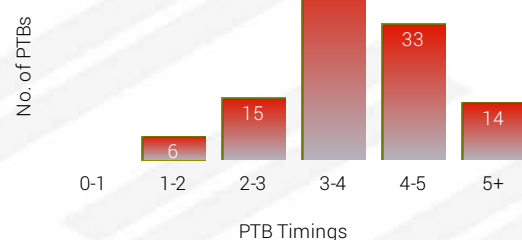

Lionesses

Tackling

France

ENGW	Tackling	FRAW
265	Tackles Made	275
18	Ineffective	12
28	Missed	33
85.21	Effective Tackle %	85.94
12	Flops	10
17	One On One Tackles	18
42	2 Man Tackles	66
48	3 Man Tackles	38
5	4+ Man Tackles	1

Lionesses

Play The Ball

France

ENGW	Play The Ball	FRAW
3.91	PTB Speed Avg	4.19
0	0-1 Seconds	0
6	1-2 Seconds	2
15	2-3 Seconds	11
50	3-4 Seconds	42
33	4-5 Seconds	27
14	5 + Seconds	18
79	PTB Won	25
46	PTB Lost	81
63.2	PTB Won %	23.58